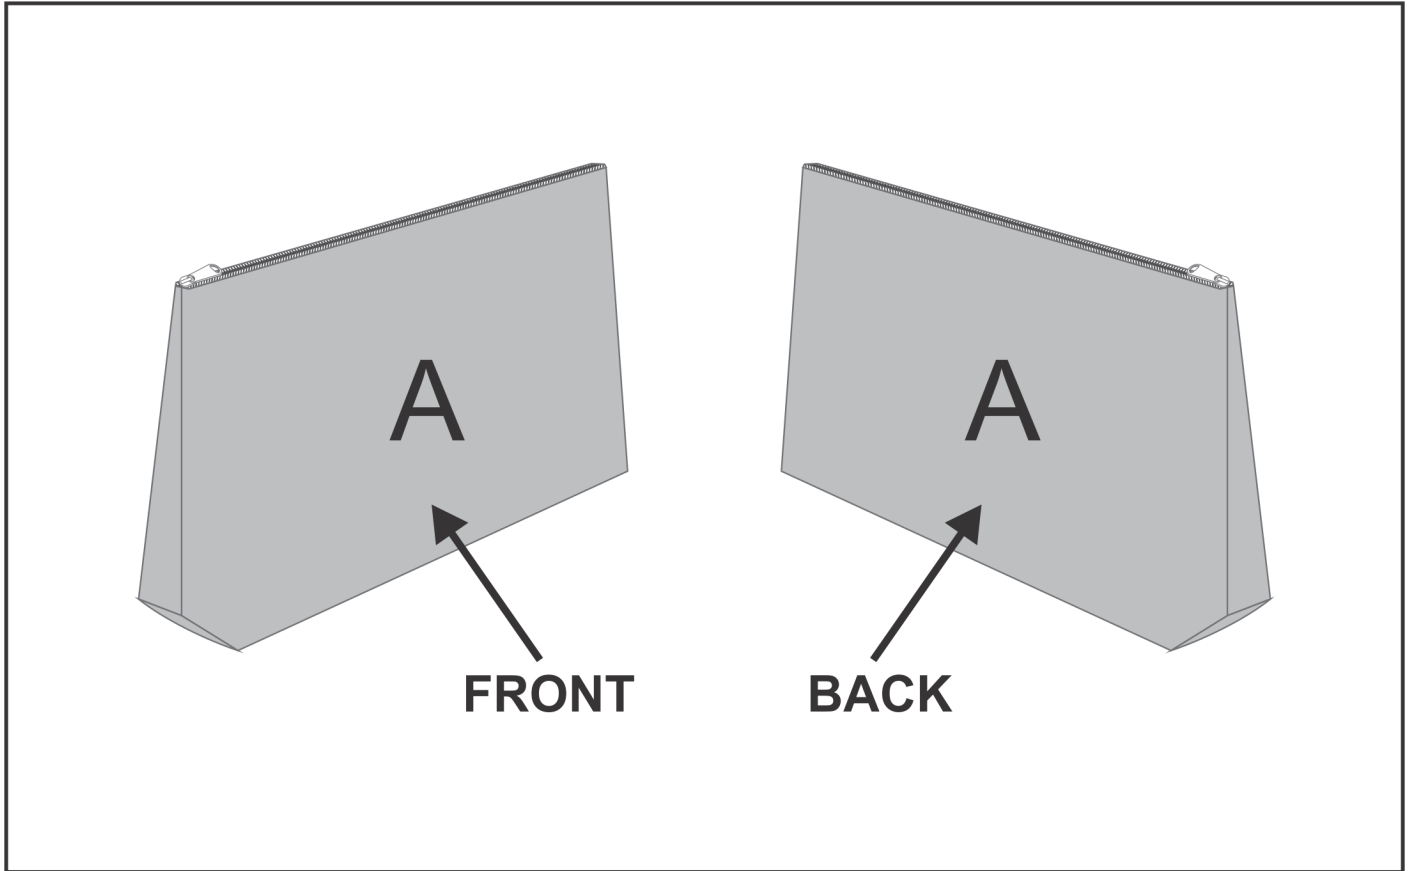

BC-HP-16-G

Hoppla Kosi Maxi Toiletry Bag

Need to know:

- Includes 1-Position Sublimation (setup fees apply)
- **Please Note: We cannot guarantee 100% logo Alignment on all Brandable Panels.**

Branding Options:

Position A

1. Custom Sublimation A (CPSUB-A)
Full Colour
Size: 341mm wide x 472mm high